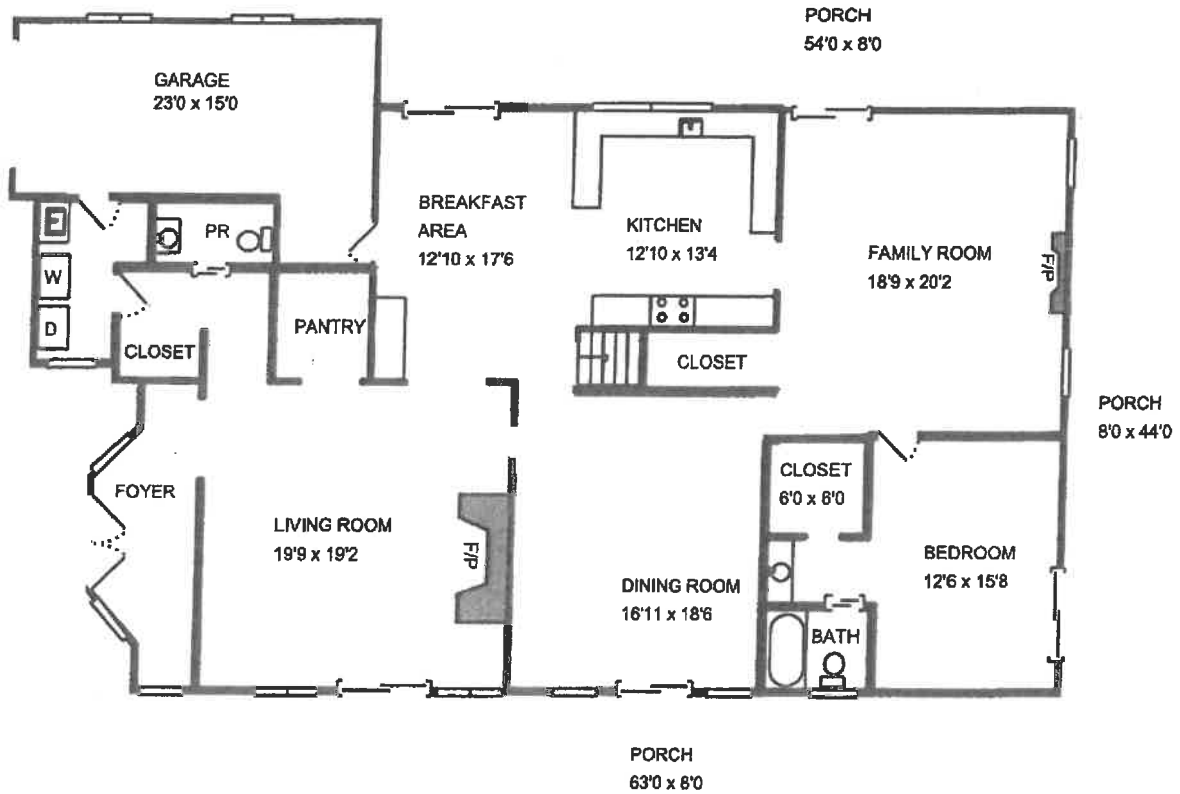

REAL ESTATE MEASURE

*Property Address:
2600 Silverado Trail
St. Helena, CA 94574*

FIRST FLOOR

Total interior square footage on page: 2050 sf

REAL ESTATE MEASURE

*Property Address:
2600 Silverado Trail
St. Helena, CA 94574*

|| SECOND FLOOR

Total interior square footage on page: 1254 sf