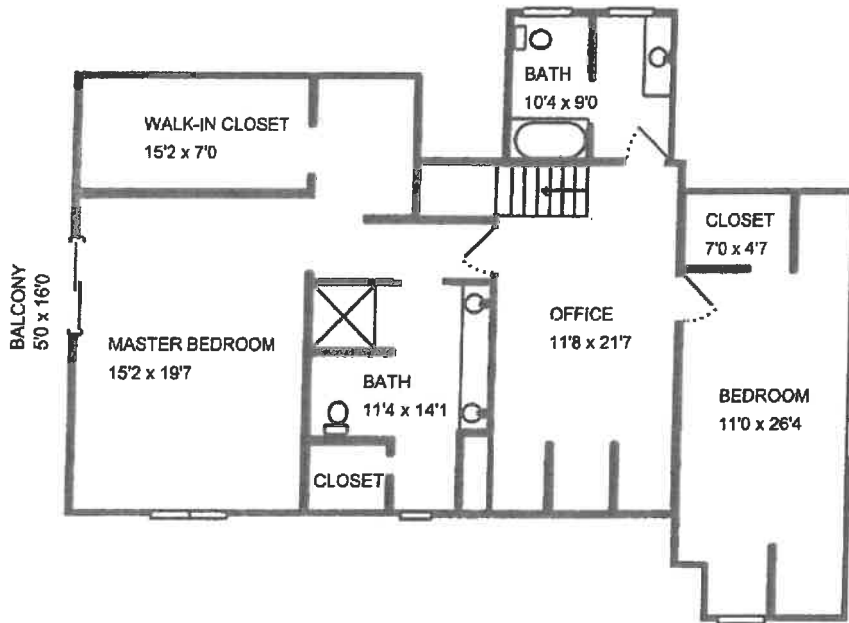

REAL ESTATE MEASURE

*Property Address:
2600 Silverado Trail
St. Helena, CA 94574*

FIRST FLOOR

Total interior square footage on page: 2050 sf

REAL ESTATE MEASURE

*Property Address:
2600 Silverado Trail
St. Helena, CA 94574*

|| SECOND FLOOR

Total interior square footage on page: 1254 sf